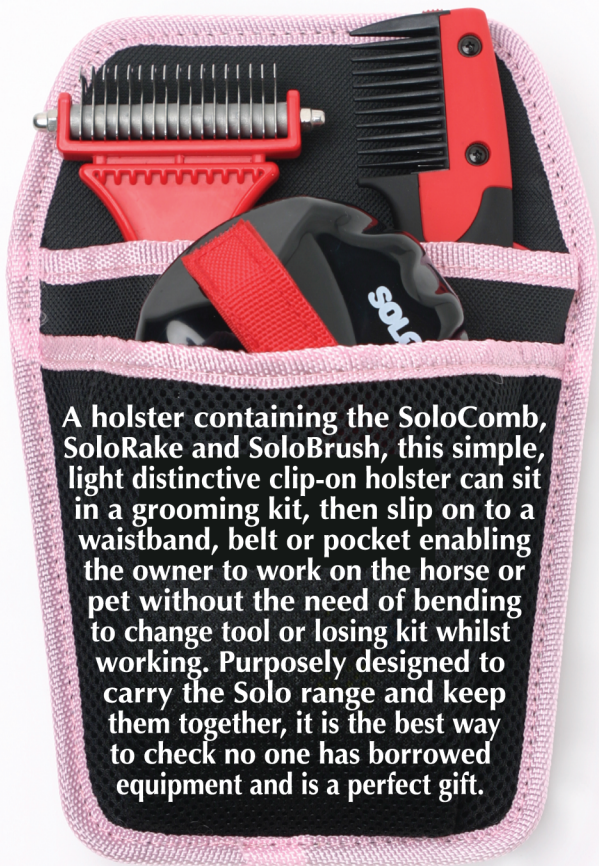

SOLOKIT™

A holster containing the SoloComb, SoloRake and SoloBrush, this simple, light distinctive clip-on holster can sit in a grooming kit, then slip on to a waistband, belt or pocket enabling the owner to work on the horse or pet without the need of bending to change tool or losing kit whilst working. Purposely designed to carry the Solo range and keep them together, it is the best way to check no one has borrowed equipment and is a perfect gift.